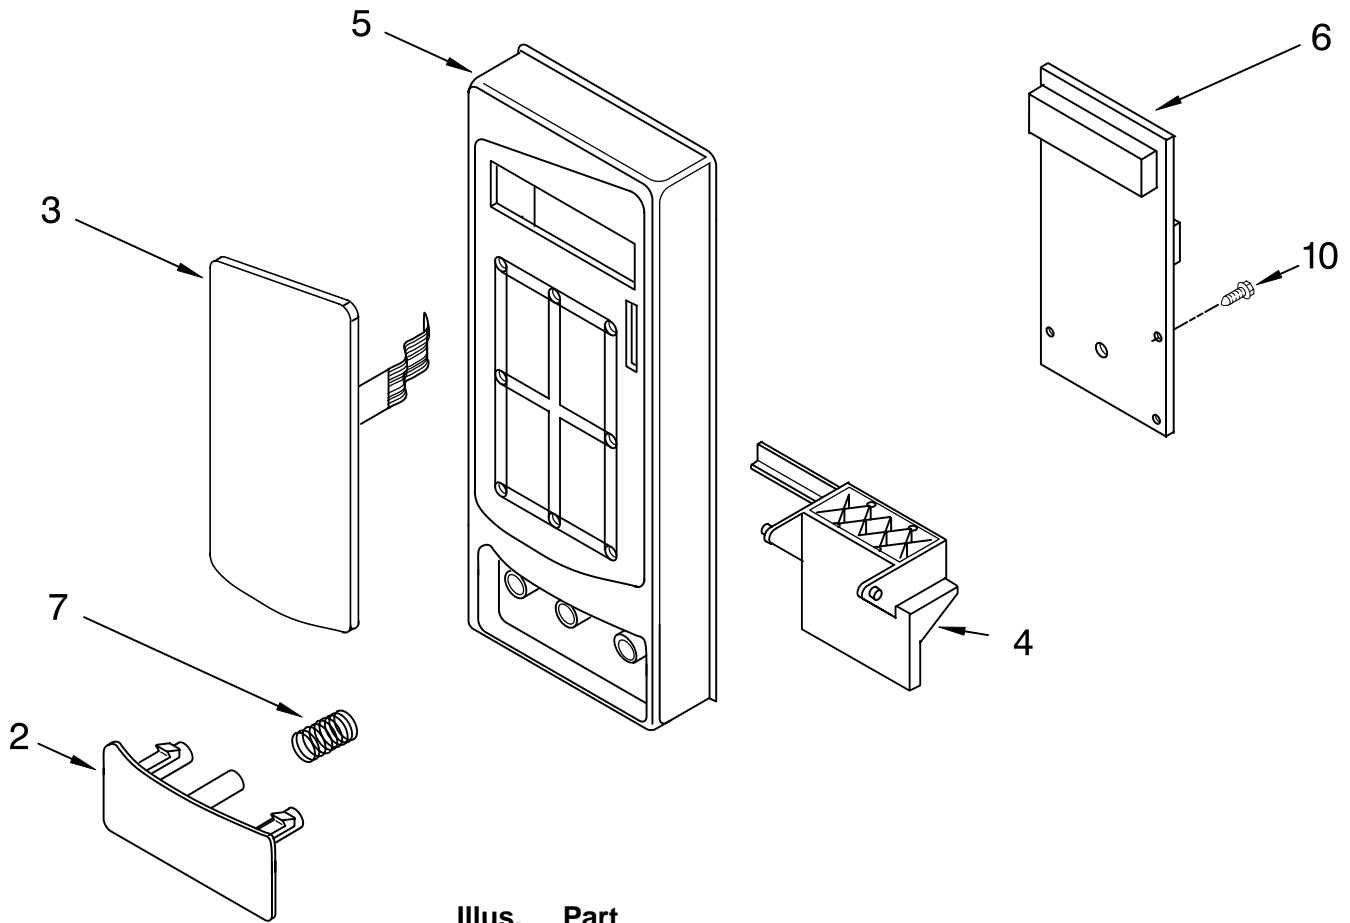

CONTROL PANEL PARTS

For Models: MT4155SPQ1, MT4155SPB1, MT4155SPT1, MT4155SPS1
(White) (Black) (Biscuit) (Stainless Steel)

Illus. No.	Part No.	DESCRIPTION
2	8184427	Button Black
	8184336	White
	8184441	Biscuit
	8205571	Stainless Steel
3	8205449	Switch, Membrane Black
	8205448	White
	8205450	Biscuit
4	8205451	Lever, Release
5	8184541	Control Panel Black
	8184533	White
	8184543	Biscuit
	8205570	Stainless Steel (Includes #3)
6	8205452	Microcomputer
7	8184272	Spring
10	4358381	Screw

FOR ORDERING INFORMATION REFER TO PARTS PRICE LIST